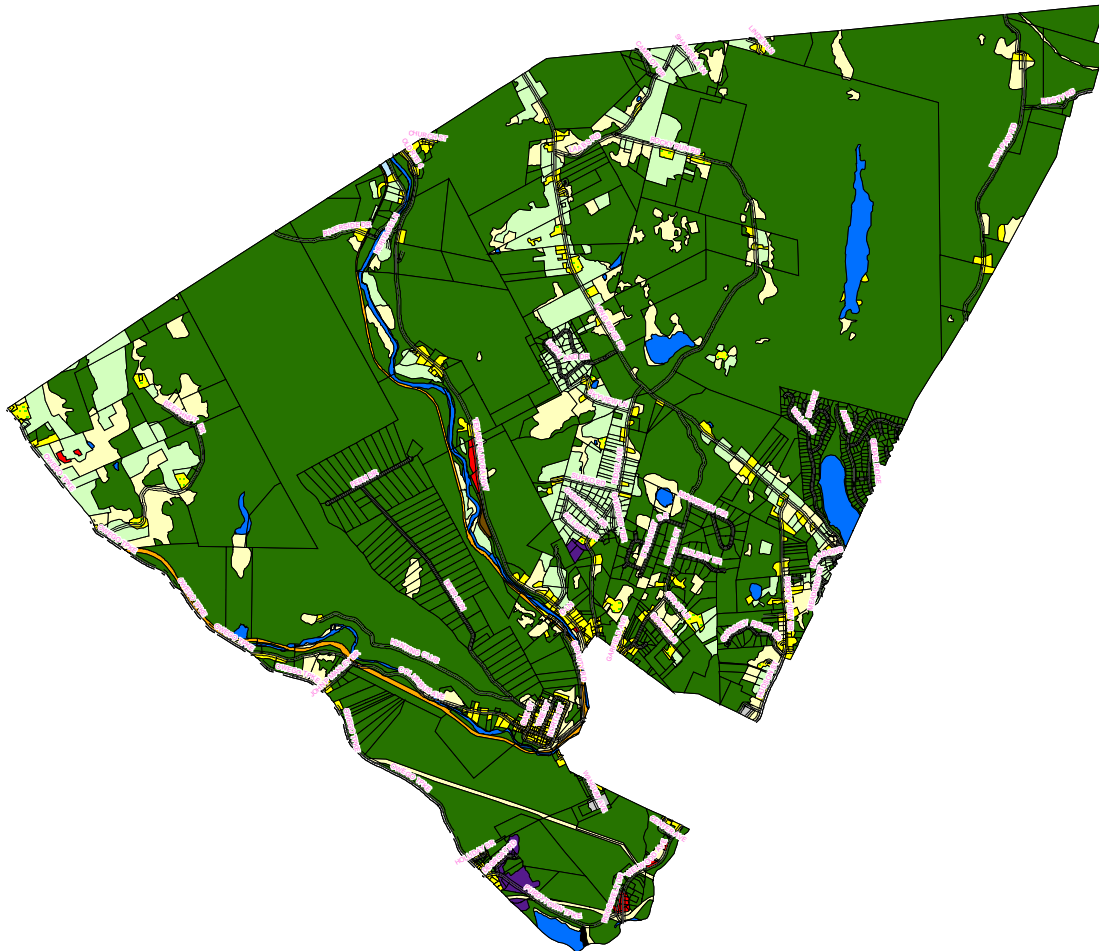

Palmyra Township Land Use/Land Cover Comparison

Roads	Water	Industrial
Cropland	Residential	Transportation
Farmstead	Religious	Mining/Extraction
Pasture/Brush	Government/Institution	Utilities
Forest	Commercial	

This project was funded in part by the Wayne County Commissioners along with a grant award from the Pennsylvania Department of Community & Economic Development (DCED).

The source of the data was historic United States Department of Agriculture 1959 aerial photography.

3	<p>Palmyra Township 1959 Land Use/Land Cover</p> <p>THE LAKE REGION PLAN Including the municipalities of Hawley Borough, Lake, Palmyra, and Paupack Townships Wayne County, Pennsylvania</p> <p>Wayne County Department of Planning 925 Court Street Honesdale, PA 18431 (570) 253-5970 www.co.wayne.pa.us August, 2007</p>
----------	--