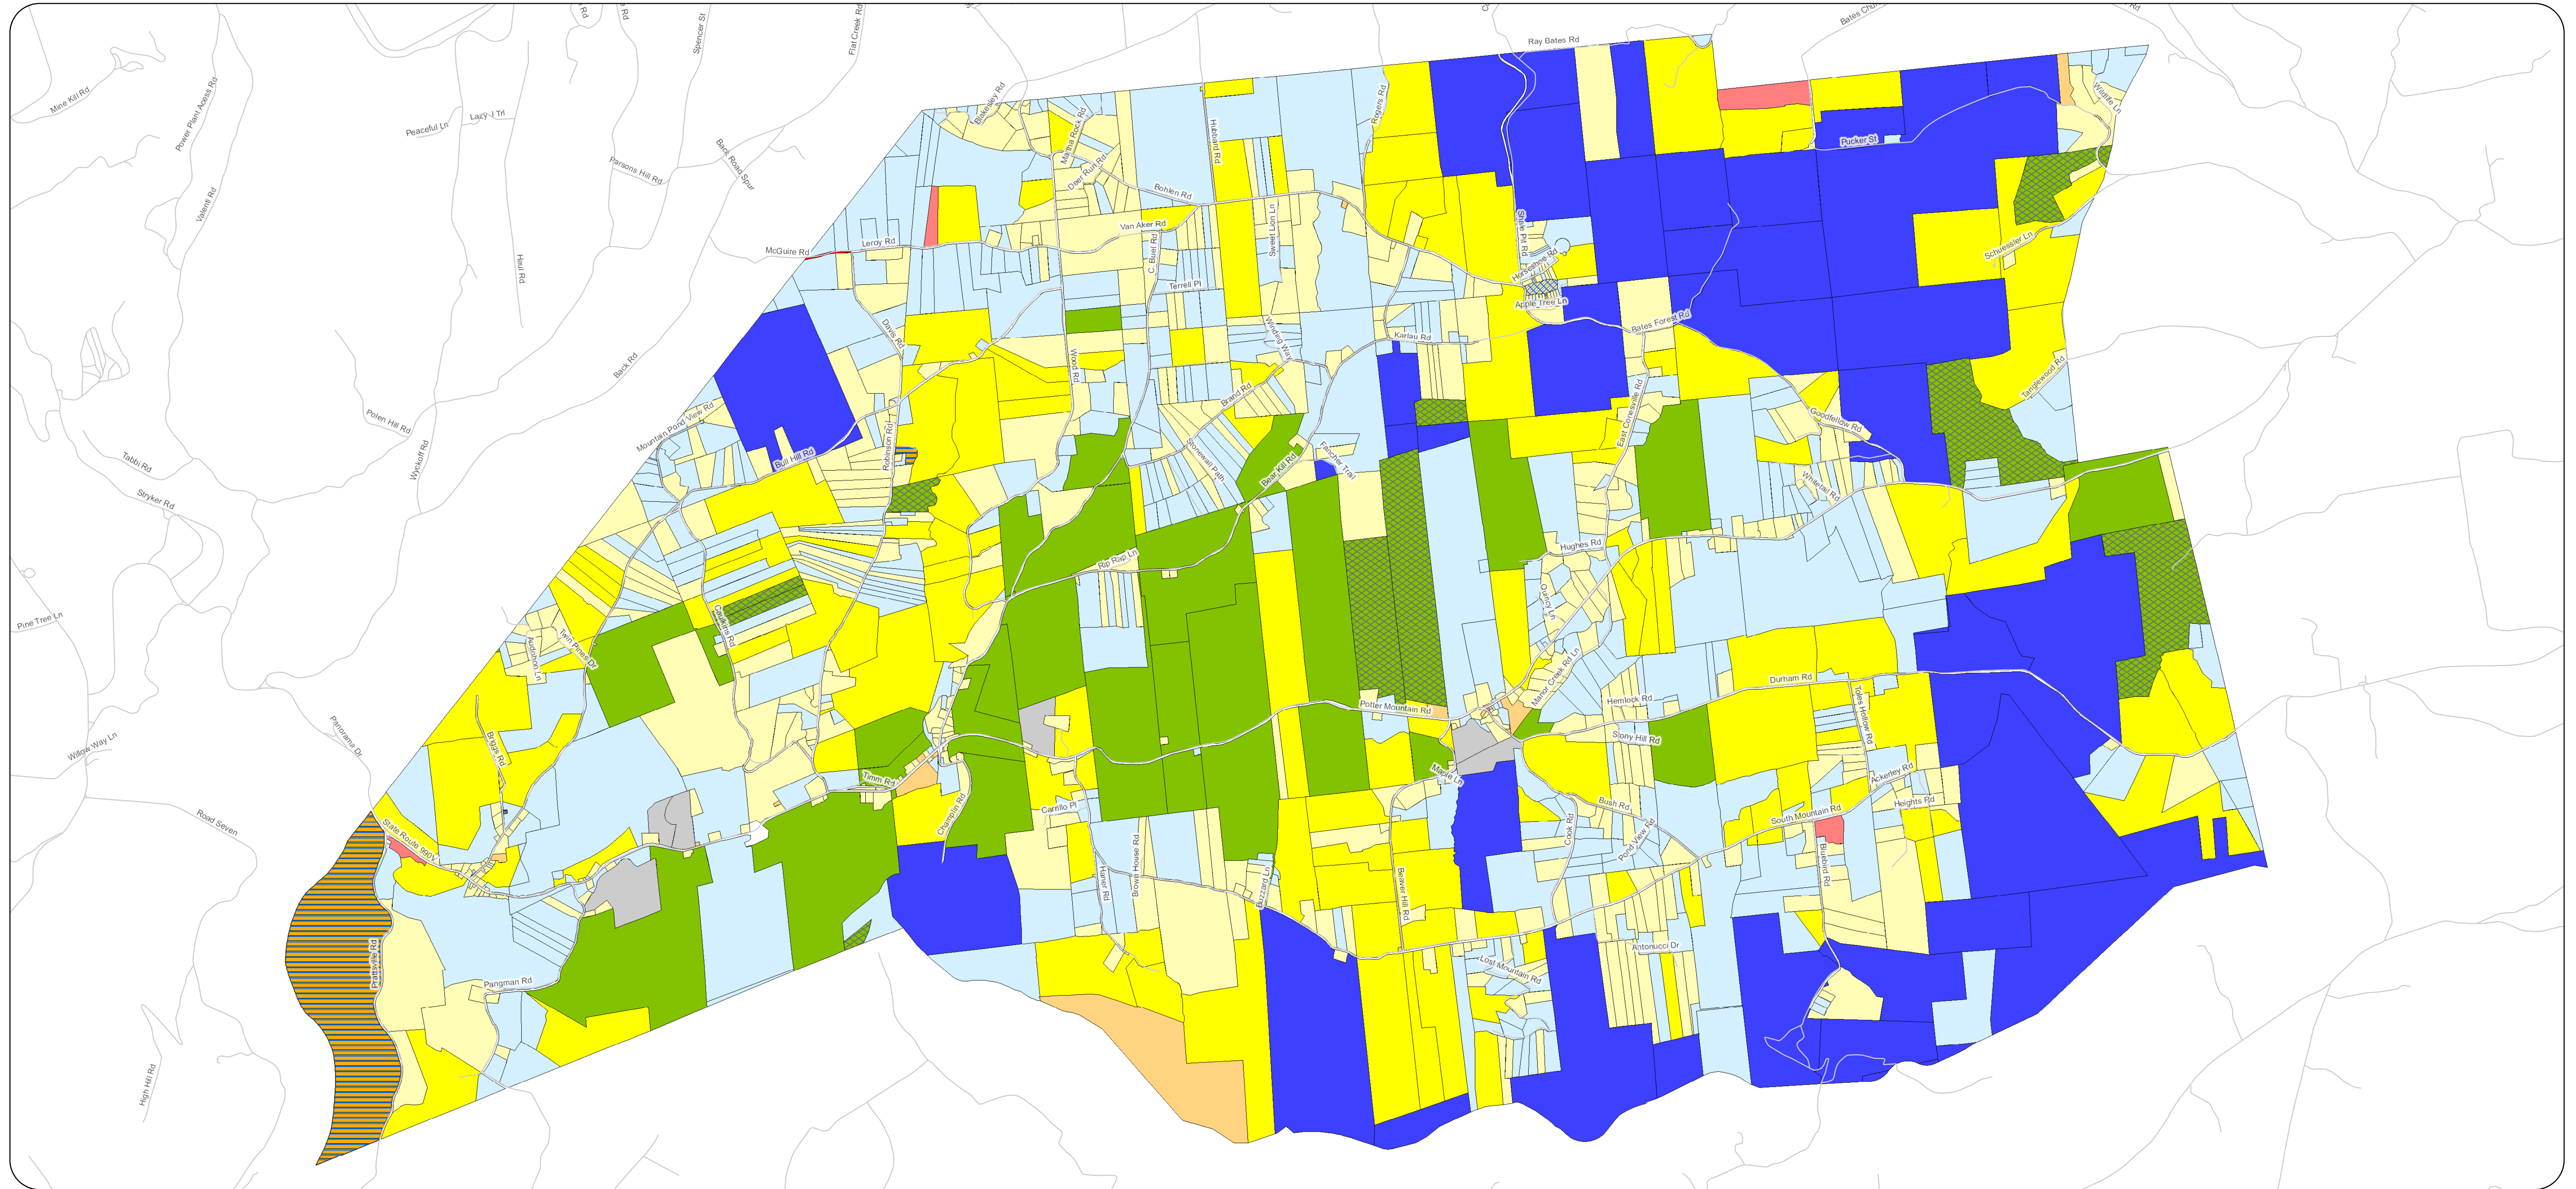

Town of Conesville Land Use

Acreage

- Land Use**
- 100 - Agricultural
 - 200 - Residential
 - 240 - Rural Residence with Acreage
 - 300 - Vacant Land
 - 321 - Abandoned Agricultural Land
 - 400 - Commercial

Acreage

- Land Use**
- 500 - Recreation & Entertainment
 - 600 - Community Services
 - 700 - Industrial
 - 800 - Public Services
 - 900 - Wild. Forested, Conservation Lands